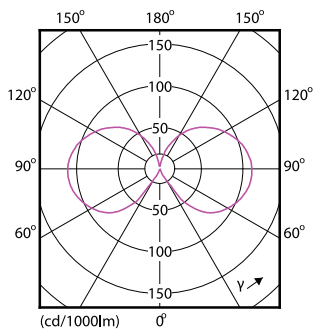

LED-kerter og -kroner med klassisk glødetråd

Fotometriske data

Classic LEDCandle ND 2-25W BA35 827 CL