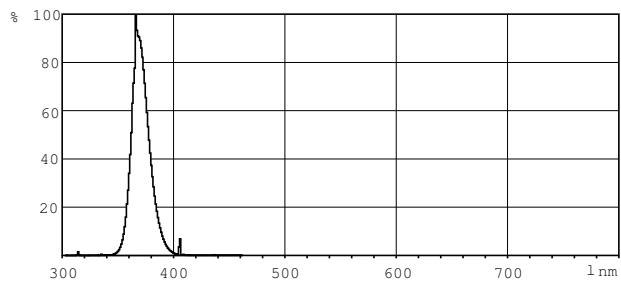

Fotometriske data

LDPB_TLBMINI_108-Spectral power distribution B/W