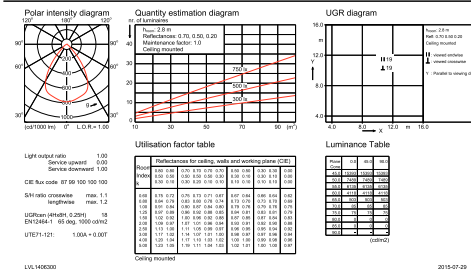

LuxSpace, recessed

Målskitse

LuxSpace gen2 DN570B-DN572B

Fotometriske data

DN571B PSE-E 1xLED20S/840 C

1 x 2100 lm

IFGU1_DN571B PSE-E 1xLED20S840 C.EPS

IFPC1_DN571B PSE-E 1xLED20S840 C.EPS