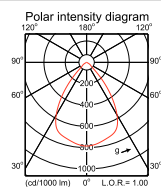

Fotometriske data

DN571B PSE-E 1xLED20S/830 C

1 x 2100 lm

DN571B PSE-E 1xLED20S/830 C

1 x 2100 lm

LVL1406600

2015-07-29

IFGU1_DN571B PSE-E 1xLED20S830 C.EPS

IFPC1_DN571B PSE-E 1xLED20S830 C.EPS