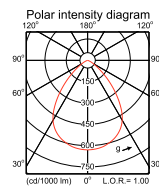

LuxSpace gen2 DN570B-DN572B

Fotometriske data

DN570B PSE-E 1xLED20S/830 C

DN570B PSE-E 1xLED20S/830 C

1 x 2200 lm

1 x 2200 lm

LVL1405400

2015-07-31

IFGU1_DN570B PSE-E 1xLED20S830 C.EPS

IFPC1_DN570B PSE-E 1xLED20S830 C.EPS