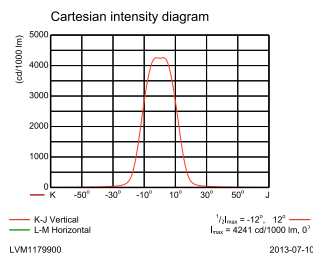

DecoScene LED BBP623

Målskitse

DecoScene LED Accent BBP621/623

Fotometriske data

BBP623 GC 34xLED-HB/WW MB

L.O.R.=0.72

34 x 101 lm

OFCC_BBP623 GC 34xLED-HB/WW MB-Cartesian Outdoor (combined)