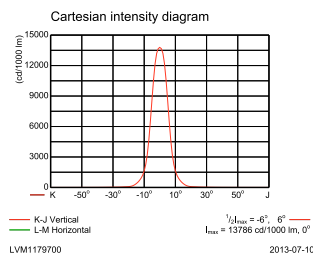

DecoScene LED BBP623

Målskitse

DecoScene LED Accent BBP621/623

Fotometriske data

BBP623 GC 34xLED-HB/WW NB

L.O.R.=0.73

34 x 101 lm

OFCC_BBP623 GC 34xLED-HB/WW NB-Cartesian Outdoor (combined)