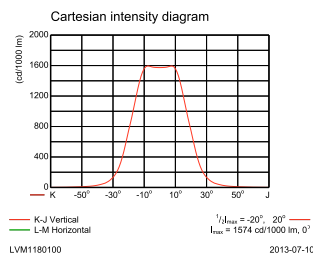

## Fotometriske data

BBP623 GC 34xLED-HB/NW WB

L.G.R.=0.70

34 x 126 lm

OFCC\_BBP623 GC 34xLED-HB/NW WB-Cartesian Outdoor (combined)