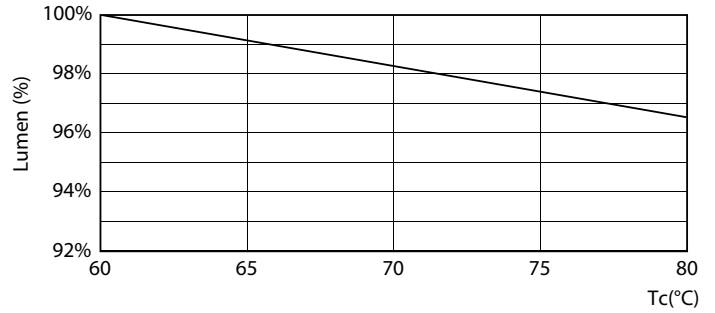

Light Distribution Diagram

General uniform lighting

Levetid

Life Expectancy Diagram

LifetimeVsTc

CorePro LEDtube EM/Mains

Levetid

FailureRate