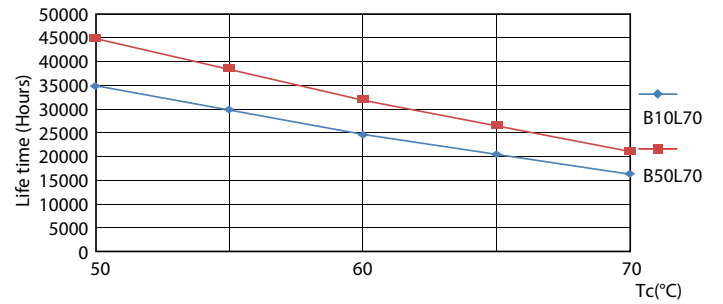

Light Distribution Diagram

General uniform lighting

Levetid

Life Expectancy Diagram

LifetimeVsTc

CorePro LEDtube EM/Mains

Levetid

FailureRate