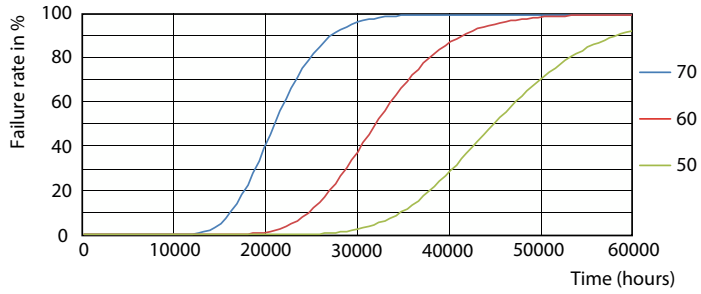

Light Distribution Diagram

General uniform lighting

Levetid

Life Expectancy Diagram

LifetimeVsTc

CorePro LEDtube EM/Mains

Levetid

FailureRate