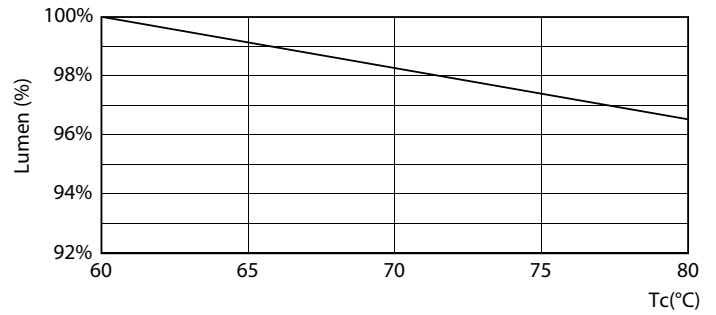

Spectral Power Distribution Colour

General uniform lighting

General uniform lighting

Levetid

Life Expectancy Diagram

LifetimeVsTc

CorePro LEDtube EM/Mains

Levetid