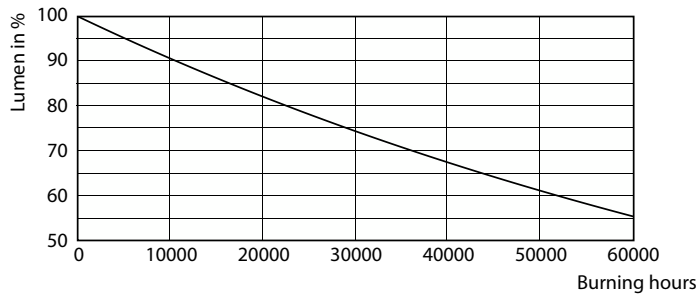

FailureRate

Lumen Maintenance Diagram