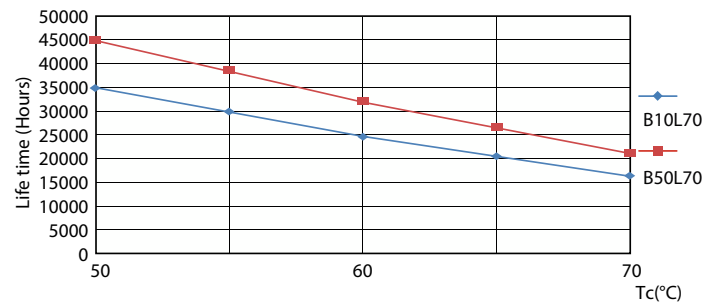

Spectral Power Distribution Colour

General uniform lighting

General uniform lighting

Levetid

Life Expectancy Diagram

LifetimeVsTc

CorePro LEDtube EM/Mains

Levetid