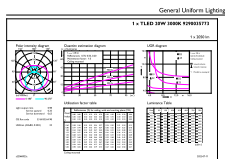

CorePro LEDtube EM/Mains

Fotometriske data

General uniform lighting

General uniform lighting

Levetid