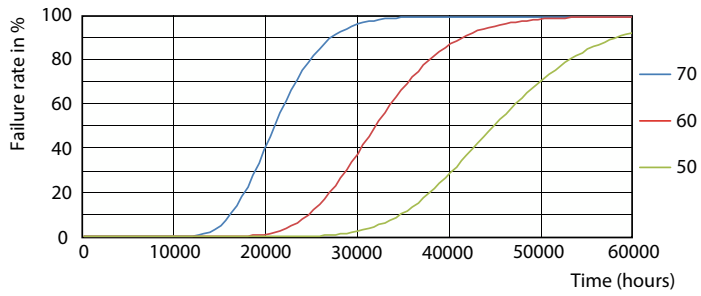

Spectral Power Distribution Colour

General uniform lighting

General uniform lighting

Levetid

Life Expectancy Diagram

LifetimeVsTc

CorePro LEDtube EM/Mains

Levetid