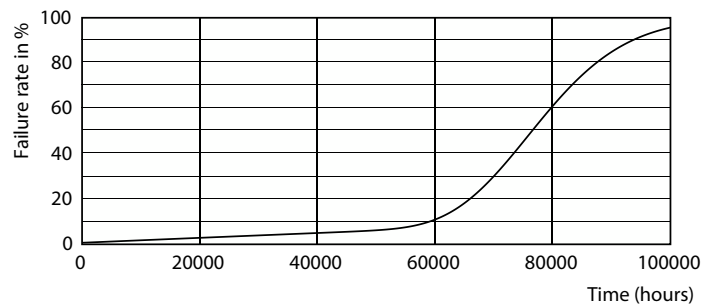

MASTER LEDtube InstantFit HF

Fotometriske data

Light Distribution Diagram

Levetid

Lumen Maintenance Diagram

FailureRate

LumenVsTc

Life Expectancy Diagram