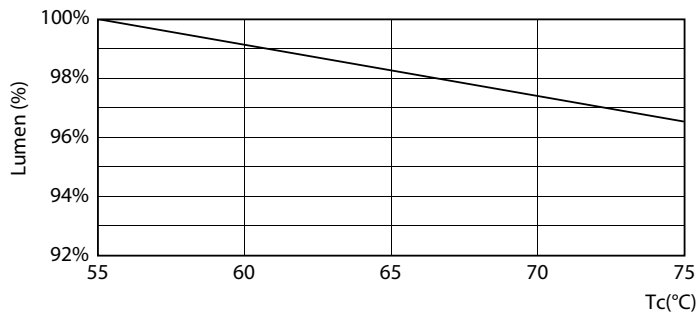

MASTER LEDtube InstantFit HF

Fotometriske data

Light Distribution Diagram

Levetid

Lumen Maintenance Diagram

FailureRate

LumenVsTc

Life Expectancy Diagram