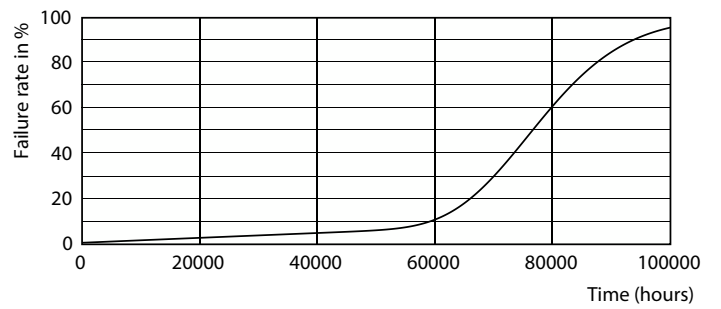

MASTER LEDtube InstantFit HF

Fotometriske data

Light Distribution Diagram

Levetid

Lumen Maintenance Diagram

FailureRate

LumenVsTc

Life Expectancy Diagram