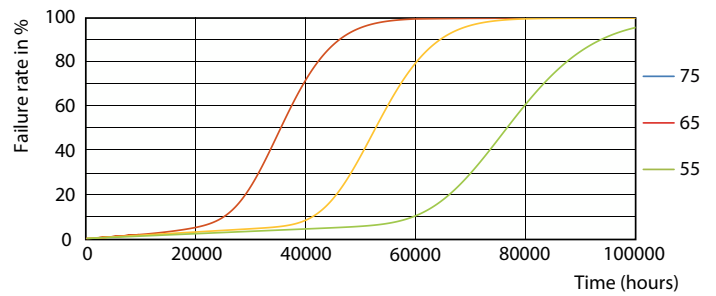

Light Distribution Diagram

MASTER LEDtube InstantFit HF

Fotometriske data

General uniform lighting

Levetid

Lumen Maintenance Diagram

FailureRate

LumenVsTc

Life Expectancy Diagram

MASTER LEDtube InstantFit HF

Levetid

LifetimeVsTc