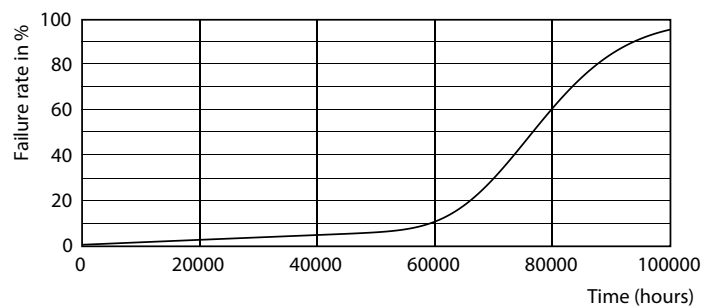

Light Distribution Diagram

MASTER LEDtube InstantFit HF

Fotometriske data

General uniform lighting

Levetid

Lumen Maintenance Diagram

FailureRate

LumenVsTc