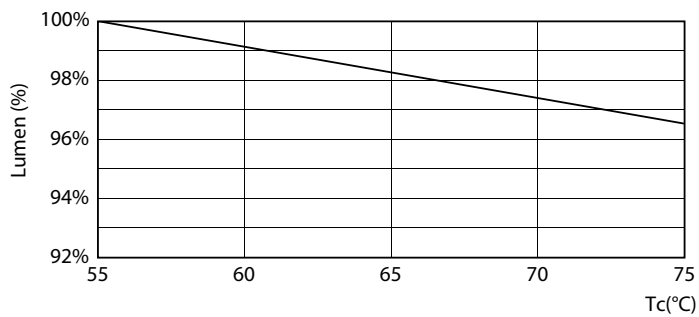

Light Distribution Diagram

MASTER LEDtube InstantFit HF

Fotometriske data

General uniform lighting

Levetid

Lumen Maintenance Diagram

FailureRate

LumenVsTc