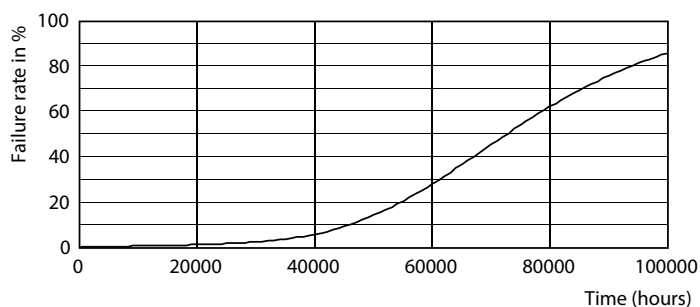

Levetid

Life Expectancy Diagram - MAS LED SON-T IF 3.6Klm 23W 727 E27