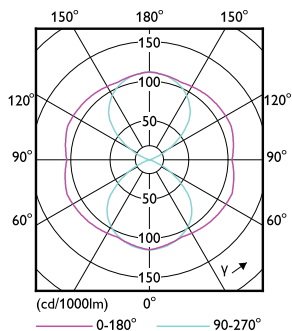

## Fotometriske data

Spectral Power Distribution Colour

General uniform lighting - MAS LED SON-T IF 3.6Klm 23W 727 E27

## Fotometriske data

Light Distribution Diagram