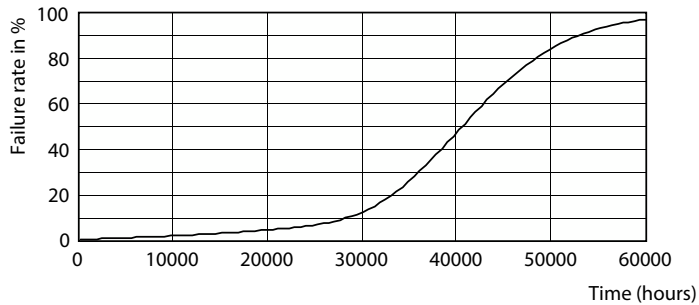

Levetid

Life Expectancy Diagram - MAS LED ExpertColor 6.7-35W MR16 930 10D