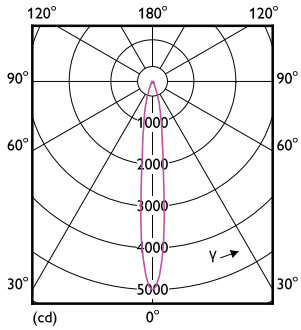

MASTER LED-spot ExpertColor LV

Fotometriske data

Light Distribution Diagram - MAS LED ExpertColor 6.7-35W MR16 930 10D