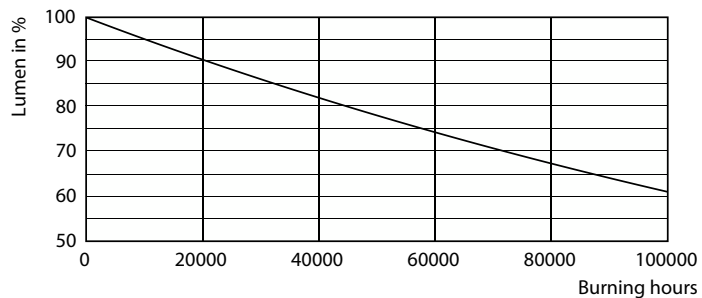

MASTER LED-rør T8 ultra effektiv

Levetid

Lumen Maintenance Diagram