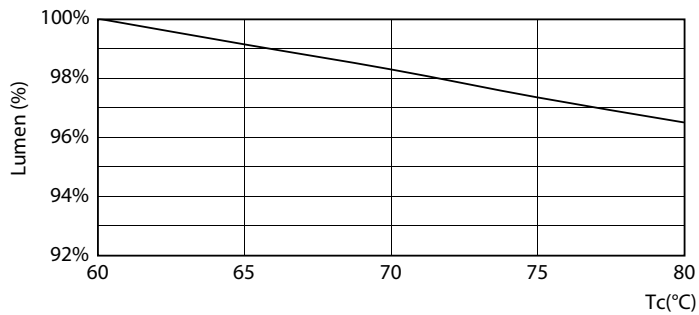

MASTER LED-rør T8 ultra effektiv

Fotometriske data

General uniform lighting

General uniform lighting

Levetid

LEDtube MAS 20W 70K FailureRate-LED

Life Expectancy Diagram

LumenVsTc