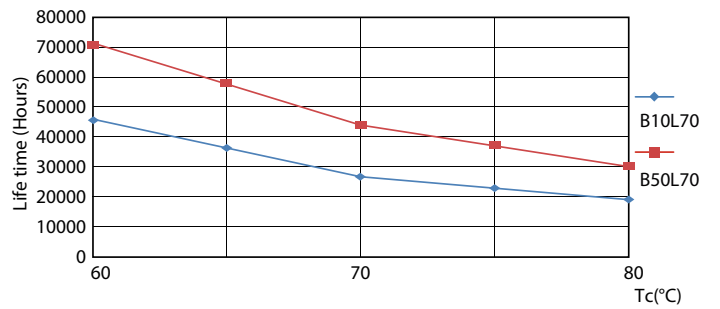

MASTER LED-rør T8 ultra effektiv

Fotometriske data

General uniform lighting

General uniform lighting

Levetid

LEDtube MAS 20W 70K FailureRate-LED

Life Expectancy Diagram

LumenVsTc