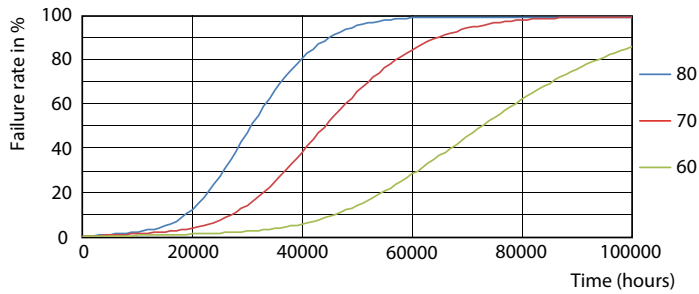

MASTER LED-rør T8 ultra effektiv

Fotometriske data

General uniform lighting

General uniform lighting

Levetid

LEDtube MAS 20W 70K FailureRate-LED

Life Expectancy Diagram

LumenVsTc