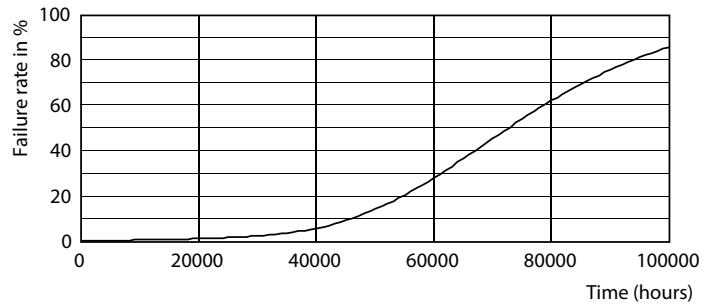

MASTER LED-rør T8 ultra effektiv

Fotometriske data

General uniform lighting

General uniform lighting

Levetid

LEDtube MAS 20W 70K FailureRate-LED

Life Expectancy Diagram

LumenVsTc