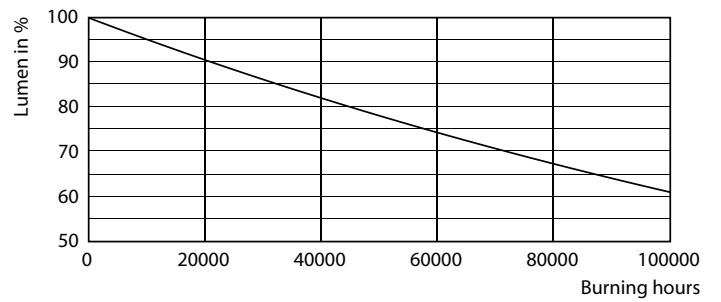

MASTER LED-rør T8 ultra effektiv

Fotometriske data

Light Distribution Diagram

Levetid

LEDtube MAS 13,5W 70K FailureRate-LED

Life Expectancy Diagram

LEDtube MAS 13,5W 70K LifetimeVsTc-LED

Lumen Maintenance Diagram