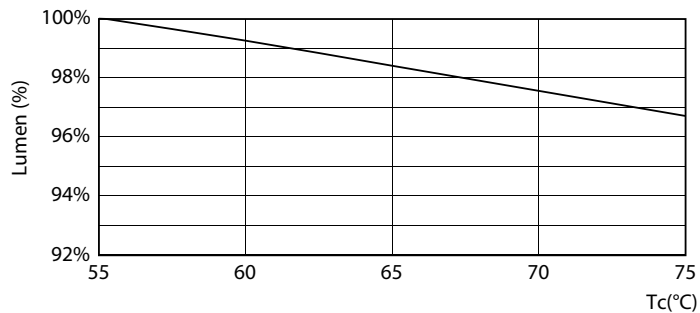

MASTER LED-rør T8 ultra effektiv

Levetid

LumenVsTc