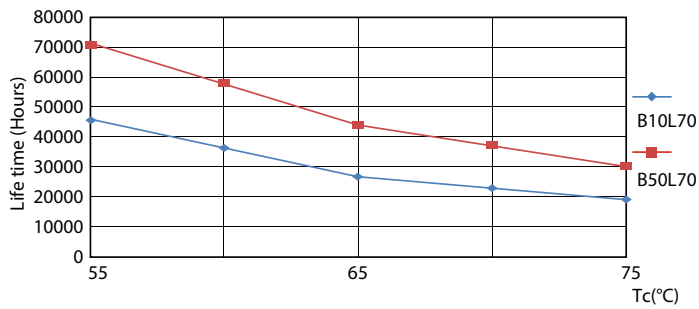

MASTER LED-rør T8 ultra effektiv

Fotometriske data

Light Distribution Diagram

Levetid

LEDtube MAS 13,5W 70K FailureRate-LED

Life Expectancy Diagram

LEDtube MAS 13,5W 70K LifetimeVsTc-LED

Lumen Maintenance Diagram