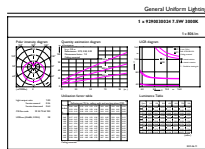

Målskitse

CorePro LEDbulb ND 7.5-60W A60 B22 930

Product	D	C
CorePro LEDbulb ND 7.5-60W A60 B22 930	60 mm	110 mm

Fotometriske data

Spectral Power Distribution Colour

Light Distribution Diagram

General uniform lighting