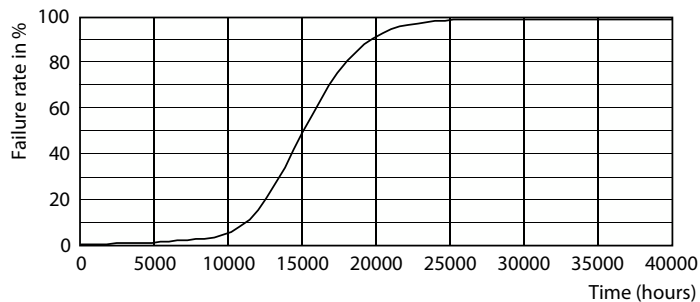

CorePro LEDbulb

Levetid

Life Expectancy Diagram

Lumen Maintenance Diagram