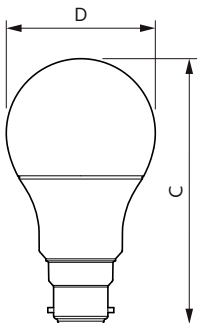

Målskitse

CorePro LEDbulb ND 7.5-60W A60 B22 930

Product	D	C
CorePro LEDbulb ND 7.5-60W A60 B22 930	60 mm	110 mm

Fotometriske data

Spectral Power Distribution Colour

Light Distribution Diagram

General uniform lighting