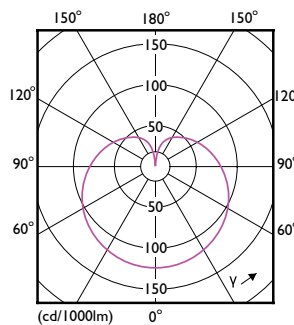

Målskitse

CorePro LEDbulb ND 7.5-60W A60 B22 930

Product	D	C
CorePro LEDbulb ND 7.5-60W A60 B22 930	60 mm	110 mm

Fotometriske data

Spectral Power Distribution Colour

Light Distribution Diagram

General uniform lighting