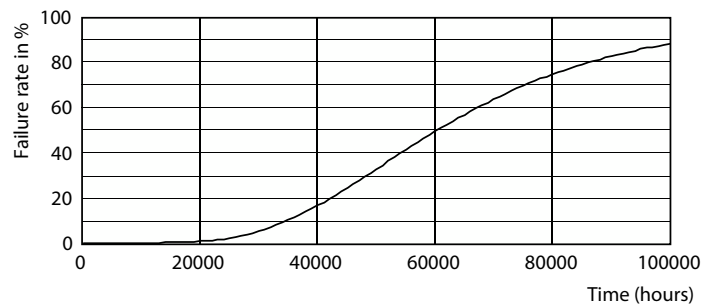

LEDtube MAS 15,5W G13 2500lm 865

MASTER Value LEDtube T8

Fotometriske data

Light Distribution Diagram

Levetid

FailureRate

LifetimeVsTc

Lumen Maintenance Diagram