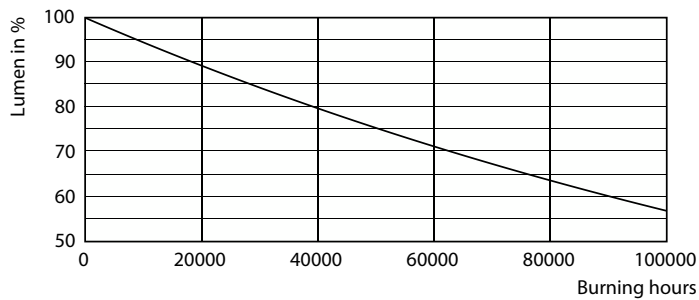

LEDtube MAS 15,5W G13 2500lm 865

MASTER Value LEDtube T8

Fotometriske data

Light Distribution Diagram

Levetid

FailureRate

LifetimeVsTc

Lumen Maintenance Diagram