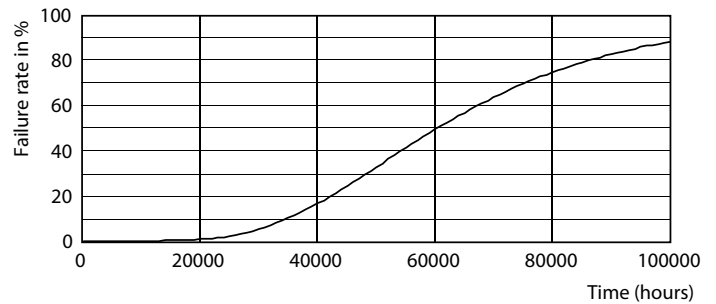

Life Expectancy Diagram - MAS LEDtube VLE 1200mm UO 15.5W 840 T8