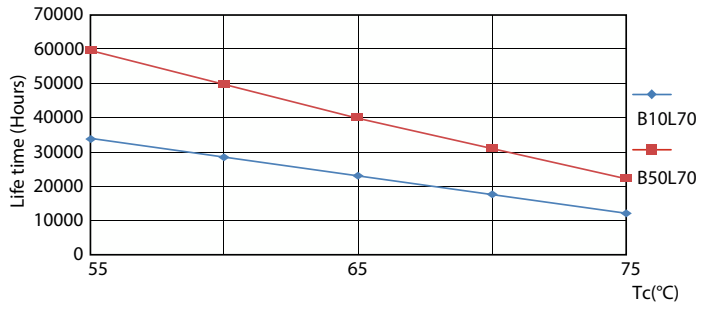

MASTER LEDtube InstantFit HF

Levetid

LEDtube MAS HF 14W 60K LifetimeVsTc-LED-LED