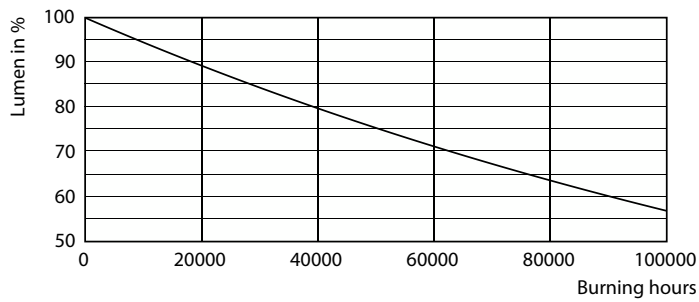

Lumen Maintenance Diagram