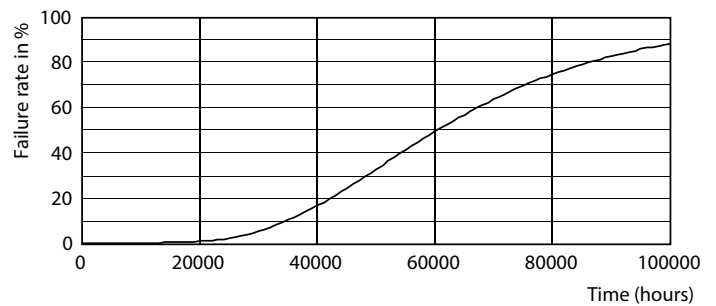

## Levetid

LEDtube MAS HF 14W 60K LumenVsTc-LMP-LMP

LEDtube MAS HF 14W 60K FailureRate-LED-LED

Lumen Maintenance Diagram

Life Expectancy Diagram