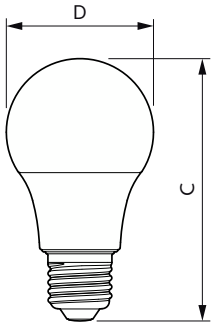

Målskitse

LEDbulb ND 8-60W A60 E27 827 6CT

Product	D	C
LEDbulb ND 8-60W A60 E27 827 6CT	60 mm	108 mm

Fotometriske data

Spectral Power Distribution Colour

General uniform lighting

Light Distribution Diagram

CorePro LEDbulb