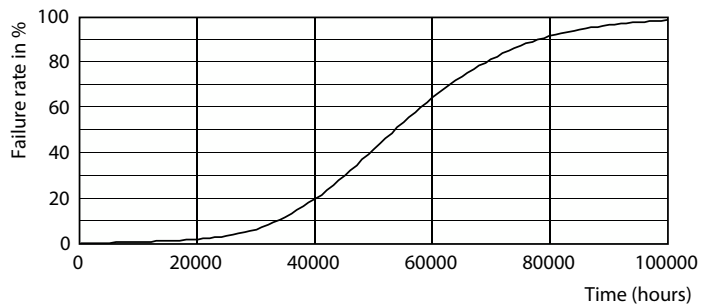

MASTER LEDtube InstantFit HF

Levetid

Life Expectancy Diagram