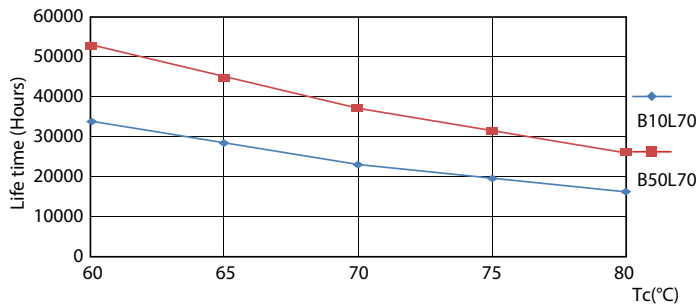

MASTER LEDtube InstantFit HF

Fotometriske data

Light Distribution Diagram

Levetid

LifetimeVsTc

FailureRate

Lumen Maintenance Diagram

LumenVsTc