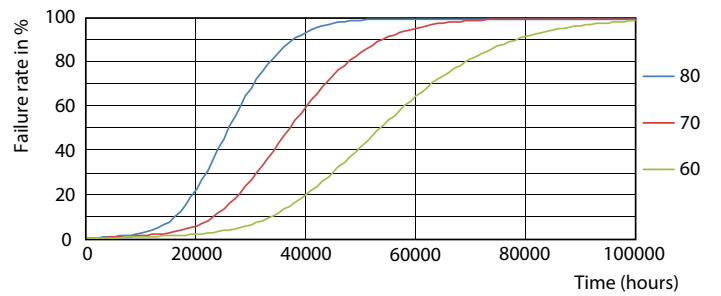

MASTER LEDtube InstantFit HF

Fotometriske data

Light Distribution Diagram

Levetid

LifetimeVsTc

FailureRate

Lumen Maintenance Diagram

LumenVsTc