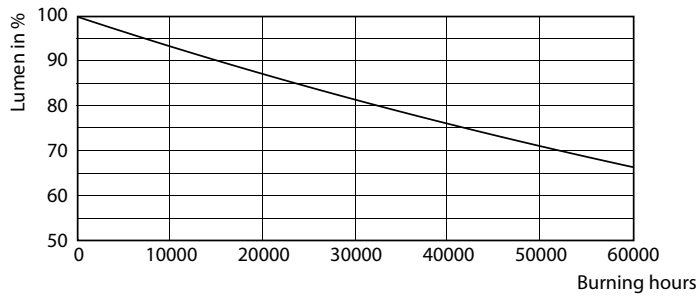

MASTER LEDtube InstantFit HF

Fotometriske data

Light Distribution Diagram

Levetid

LifetimeVsTc

FailureRate

Lumen Maintenance Diagram

LumenVsTc