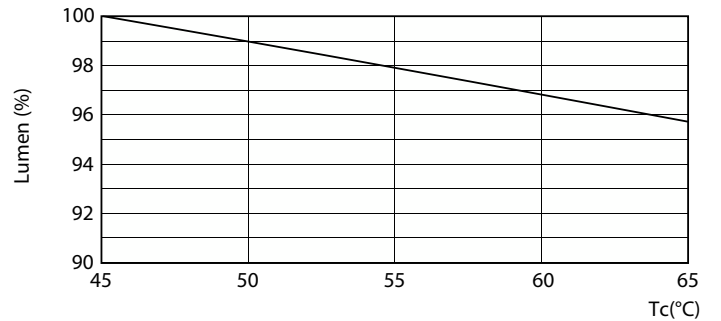

MASTER LEDtube InstantFit HF

Fotometriske data

Light Distribution Diagram

Levetid

LifetimeVsTc

FailureRate

Lumen Maintenance Diagram

LumenVsTc