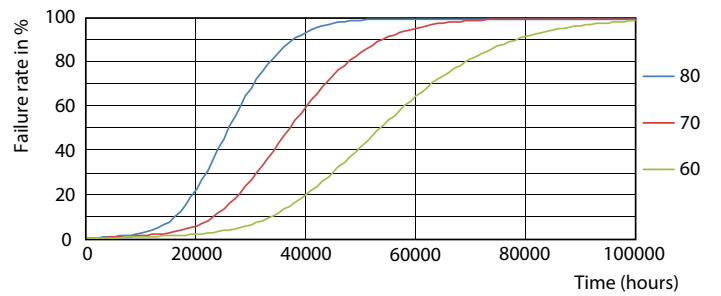

MASTER LEDtube InstantFit HF

Fotometriske data

Light Distribution Diagram

Levetid

LifetimeVsTc

FailureRate

Lumen Maintenance Diagram

LumenVsTc

MASTER LEDtube InstantFit HF

Levetid

Life Expectancy Diagram