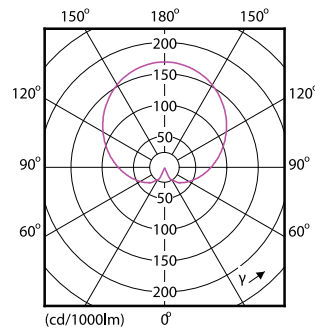

CorePro LEDbulb ND 8-60W A60