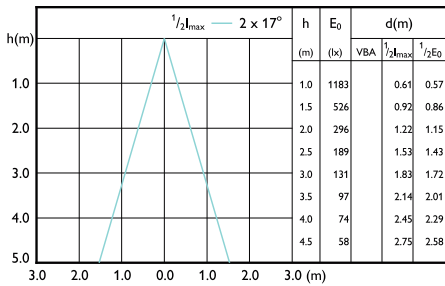

Beam Diagrams

LEDspots_Corepro_7W_AR111_G53_830_40D
LBP LBP