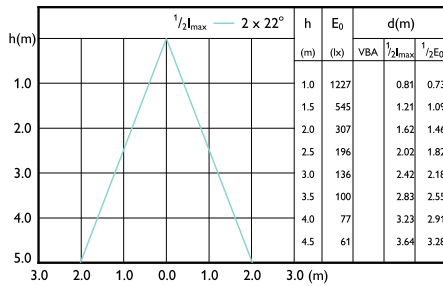

LEDspots_Corepro_10W_AR111_G53_830_40D
LBP LBP