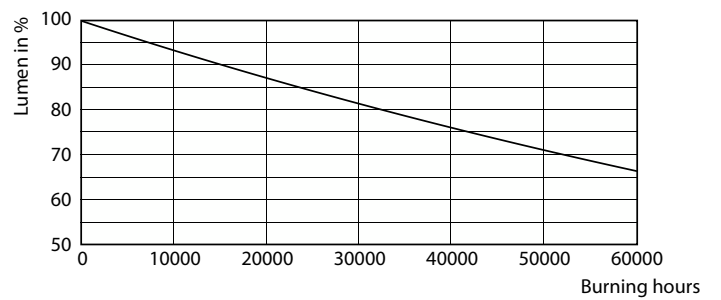

MASTER LEDtube Mains T5

Fotometriske data

LEDtube MAS 36W G5 5600lm

Levetid

Life Expectancy Diagram

LEDtube 50K FailureRate-LED

LEDtube MAS 36W 50K LumenVsTc

Lumen Maintenance Diagram