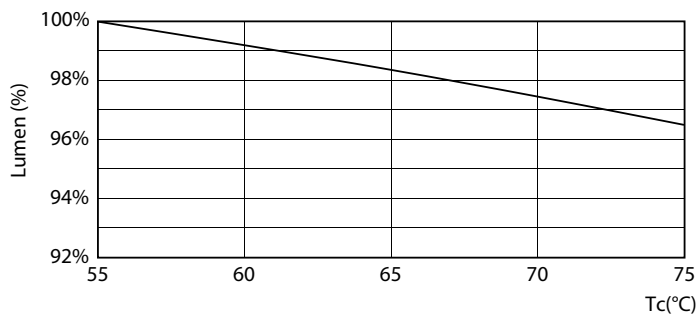

MASTER LEDtube Mains T5

Fotometriske data

LEDtube MAS 36W G5 5600lm

Levetid

Life Expectancy Diagram

LEDtube 50K FailureRate-LED

LEDtube MAS 36W 50K LumenVsTc

Lumen Maintenance Diagram