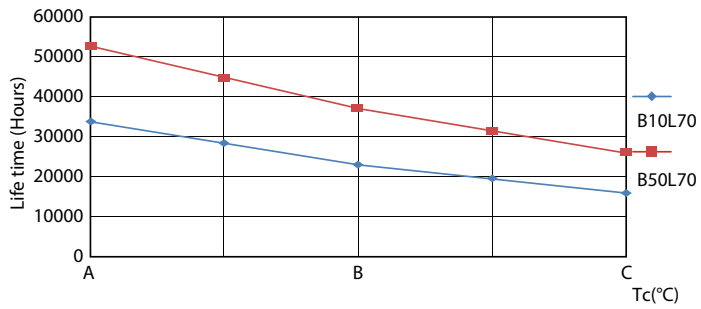

MASTER LEDtube Mains T5

Levetid

LEDtube 50K LifetimeVsTc-LED