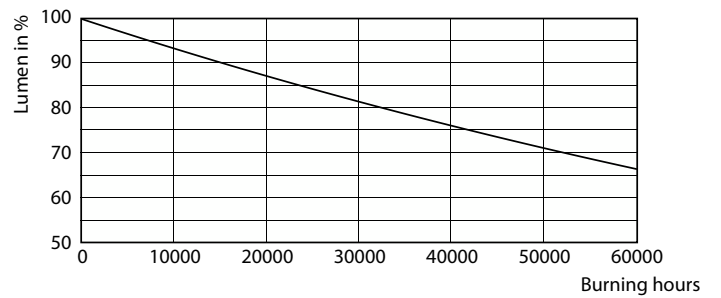

LEDtube 50K FailureRate-LED