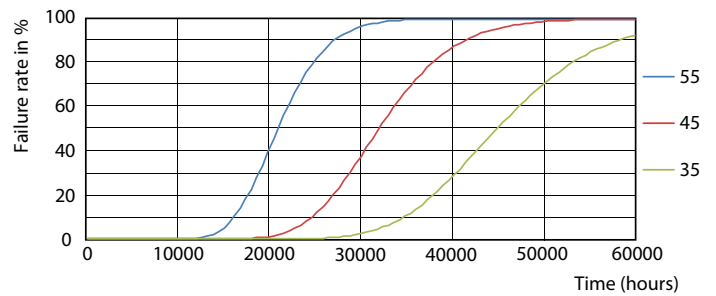

CorePro LED-rør Universal T8

Fotometriske data

Spectral Power Distribution Colour

Levetid

Life Expectancy Diagram

LumenVsTc

LEDtube COR SLR 8W 30K LifetimeVsTc-LED-LED

LEDtube COR SLR 8W 30K FailureRate-LED-LED