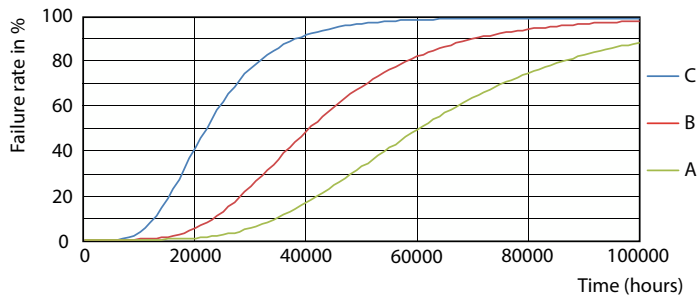

MASTER LEDtube InstantFit HF T5

Fotometriske data

Levetid

Life Expectancy Diagram - MAS LEDtube HF 1200mm HO 26W 840 T5 OE