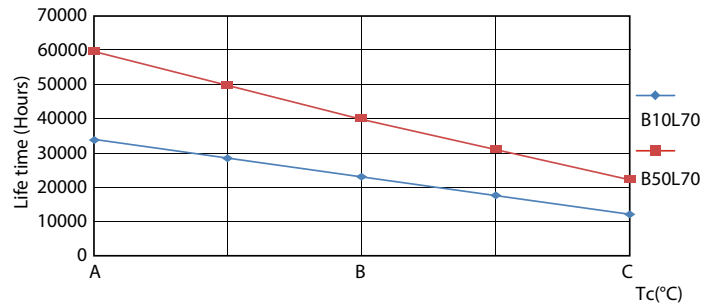

MASTER LEDtube InstantFit HF T5

Fotometriske data

Levetid

Life Expectancy Diagram - MAS LEDtube HF 1200mm HO 26W 840 T5 OE