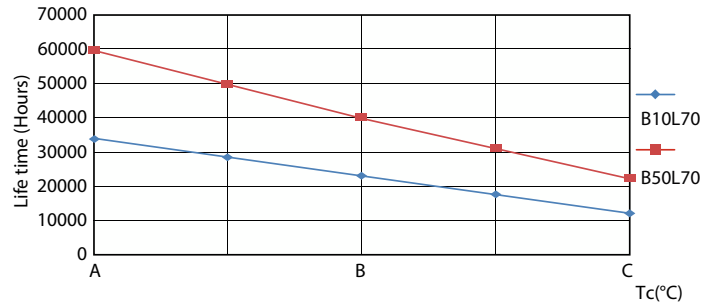

## Levetid

FailureRate

Lumen Maintenance Diagram

LifetimeVsTc

Life Expectancy Diagram