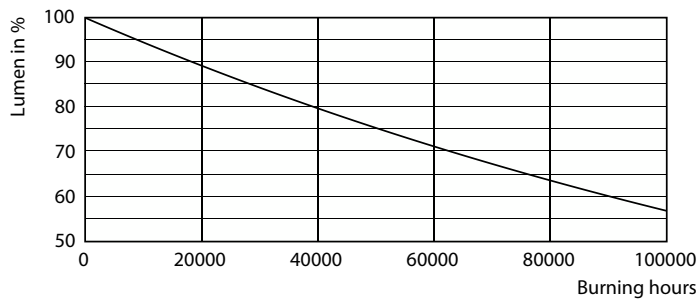

FailureRate

Lumen Maintenance Diagram