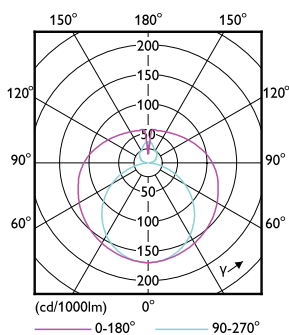

Light Distribution Diagram