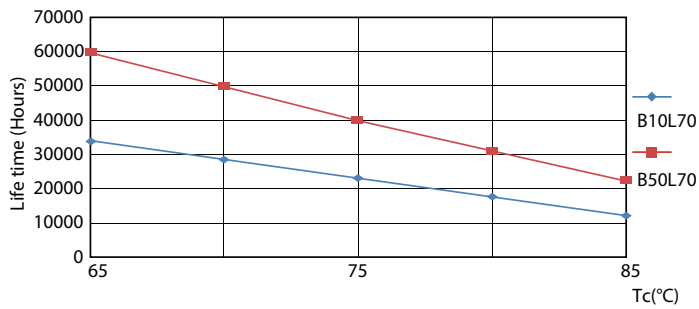

MASTER Value LEDtube T8

Fotometriske data

Spectral Power Distribution Colour

Levetid

LumenVsTc

FailureRate

LifetimeVsTc

Lumen Maintenance Diagram