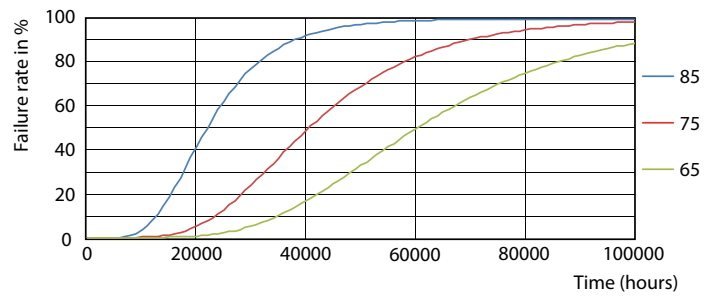

MASTER Value LEDtube T8

Fotometriske data

Spectral Power Distribution Colour

Levetid

LumenVsTc

FailureRate

LifetimeVsTc

Lumen Maintenance Diagram