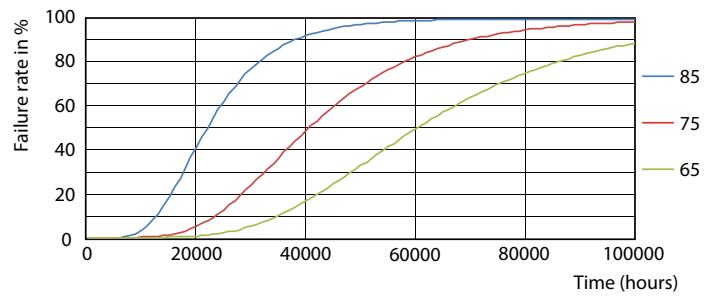

Light Distribution Diagram

MASTER Value LEDtube T8

Fotometriske data

LEDtube 220-240V G13 3000k

Levetid

LumenVsTc

FailureRate

LifetimeVsTc