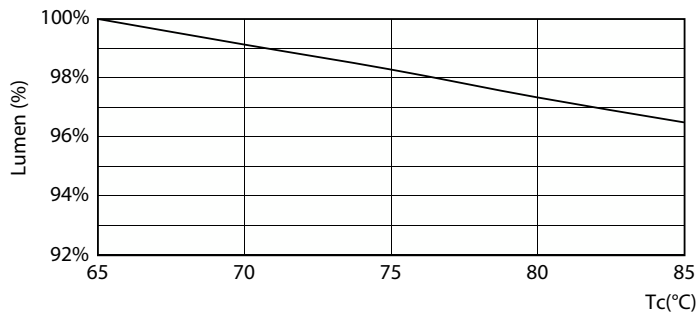

Light Distribution Diagram

MASTER Value LEDtube T8

Fotometriske data

LEDtube 220-240V G13 3000k

Levetid

LumenVsTc

FailureRate

LifetimeVsTc