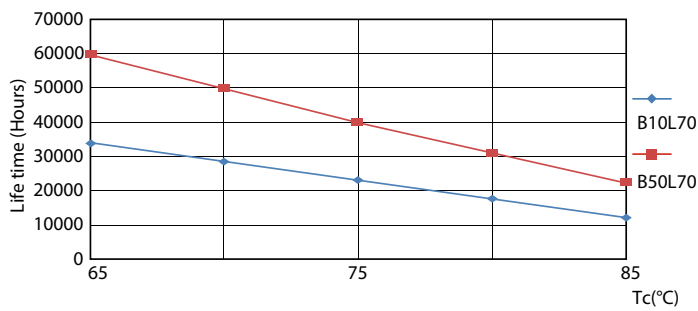

Light Distribution Diagram

MASTER Value LEDtube T8

Fotometriske data

LEDtube 220-240V G13 3000k

Levetid

LumenVsTc

FailureRate

LifetimeVsTc