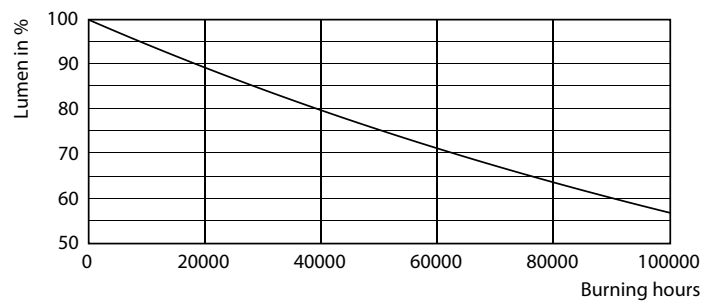

Light Distribution Diagram

MASTER Value LEDtube T8

Fotometriske data

LEDtube 220-240V G13 3000k

Levetid

LumenVsTc

FailureRate

LifetimeVsTc