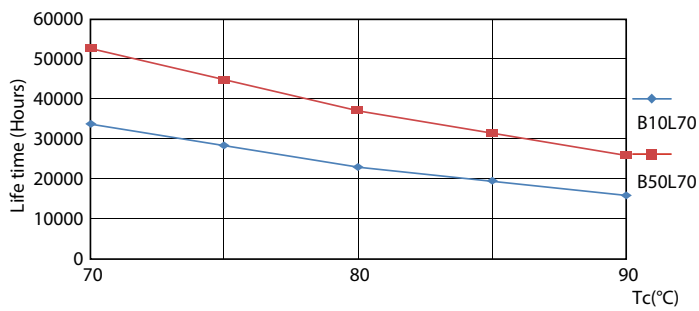

LEDtube MAS 1 26W 50K LifetimeVsTc-LED