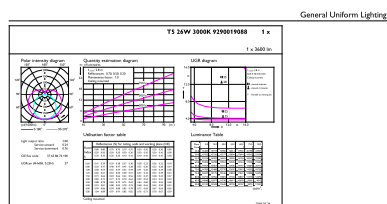

CELUX Photometric AS

Philips Lighting B.V.

Page 11

26W G5 830 3000K