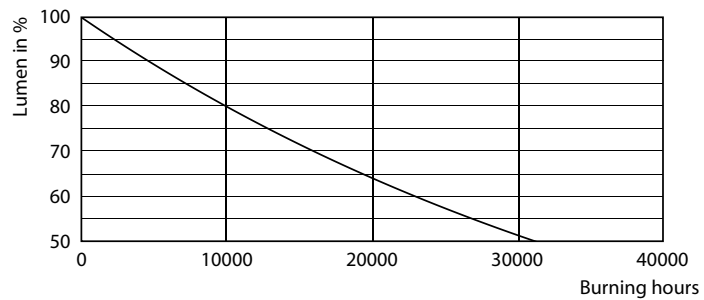

CorePro Plastic LED Specialties

Levetid

68W E27 Stick FR

68W E27 Stick FR