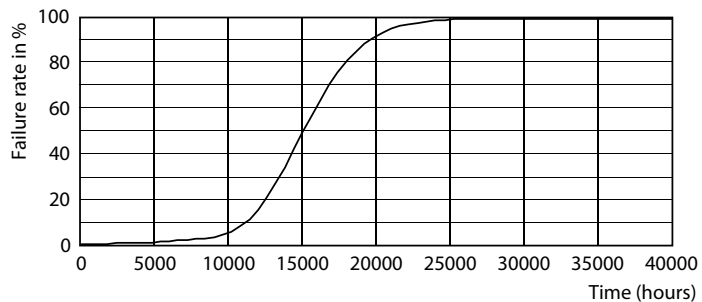

CorePro Plastic LED Specialties

Levetid

68W E27 Stick FR

68W E27 Stick FR