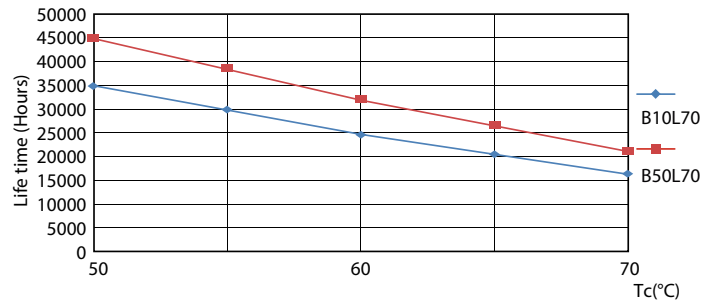

CorePro LED-rør Universal T8

Fotometriske data

Spectral Power Distribution Colour

Levetid

LEDtube COR SLR 23W 30K FailureRate-LED-LED

LumenVsTc

Life Expectancy Diagram

LEDtube COR SLR 23W 30K LifetimeVsTc-LED-LED