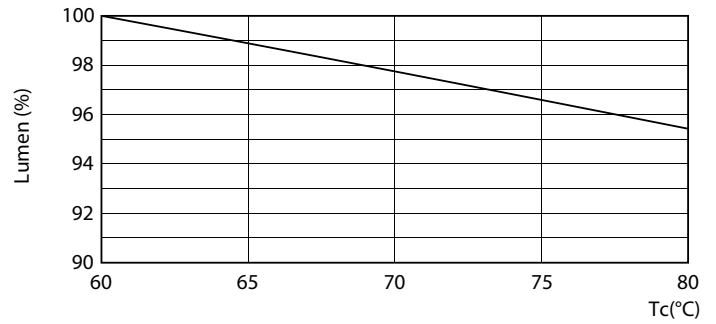

CorePro LED-rør Universal T8

Fotometriske data

Spectral Power Distribution Colour

Levetid

LEDtube COR SLR 23W 30K FailureRate-LED-LED

LumenVsTc

Life Expectancy Diagram

LEDtube COR SLR 23W 30K LifetimeVsTc-LED-LED