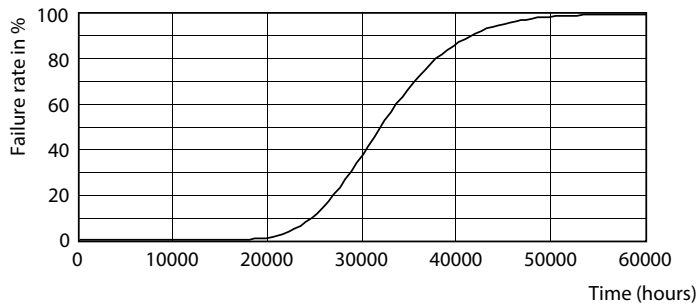

CorePro LED-rør Universal T8

Fotometriske data

Spectral Power Distribution Colour

Levetid

LEDtube COR SLR 23W 30K FailureRate-LED-LED

LumenVsTc

Life Expectancy Diagram

LEDtube COR SLR 23W 30K LifetimeVsTc-LED-LED