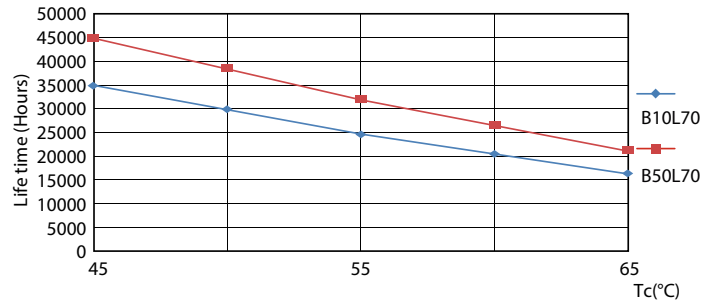

CorePro LED-rør Universal T8

Fotometriske data

Spectral Power Distribution Colour

Levetid

Life Expectancy Diagram

LEDtube COR SLR 18W 30K LifetimeVsTc-LED-LED

LumenVsTc

LEDtube COR SLR 18W 30K FailureRate-LED-LED