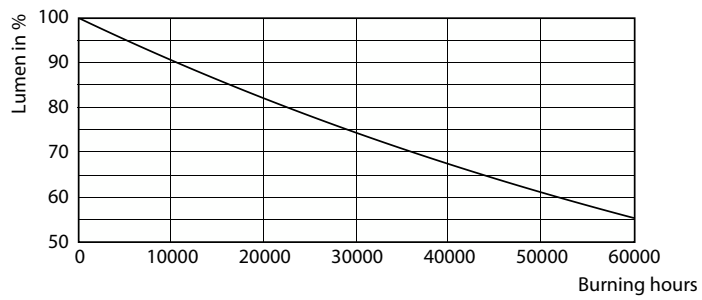

CorePro LED-rør Universal T8

Levetid

Lumen Maintenance Diagram