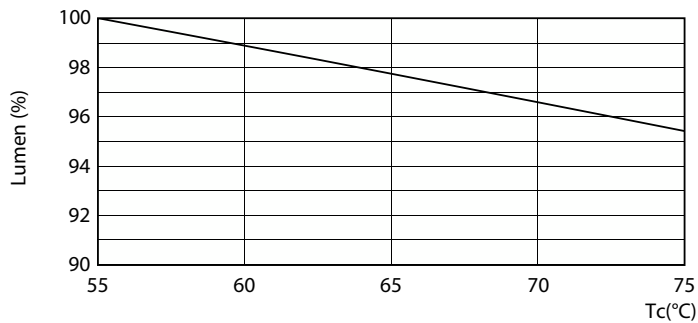

CorePro LED-rør Universal T8

Fotometriske data

Spectral Power Distribution Colour

Levetid

Life Expectancy Diagram

LEDtube COR SLR 18W 30K LifetimeVsTc-LED-LED

LumenVsTc

LEDtube COR SLR 18W 30K FailureRate-LED-LED