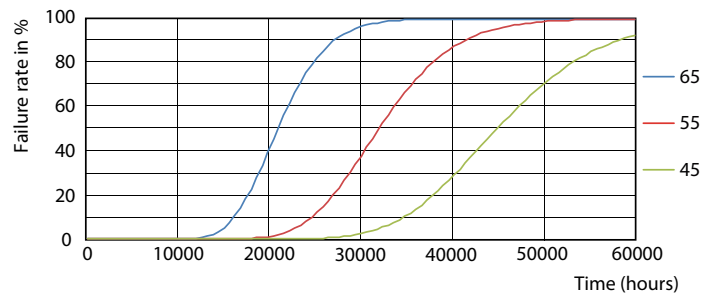

CorePro LED-rør Universal T8

Fotometriske data

Spectral Power Distribution Colour

Levetid

Life Expectancy Diagram

LEDtube COR SLR 18W 30K LifetimeVsTc-LED-LED

LumenVsTc

LEDtube COR SLR 18W 30K FailureRate-LED-LED