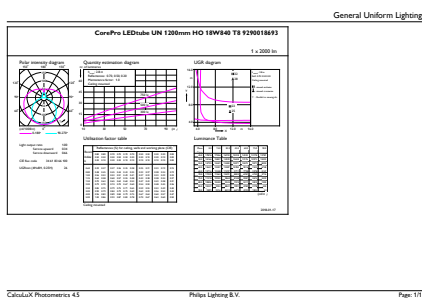

Fotometriske data

General uniform lighting