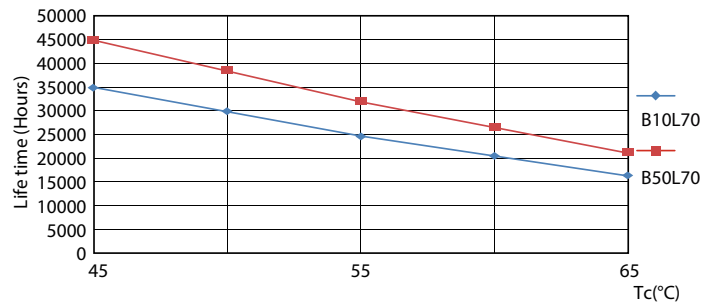

## Fotometriske data

Light Distribution Diagram

## Levetid

Life Expectancy Diagram

LEDtube COR SLR 18W 30K LifetimeVsTc-LED-LED

LumenVsTc

LEDtube COR SLR 18W 30K FailureRate-LED-LED