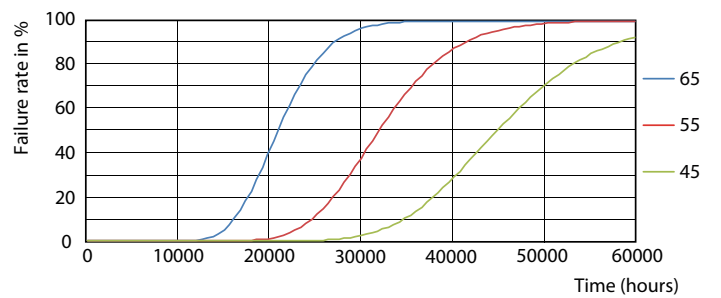

## Fotometriske data

Light Distribution Diagram

## Levetid

Life Expectancy Diagram

LEDtube COR SLR 18W 30K LifetimeVsTc-LED-LED

LumenVsTc

LEDtube COR SLR 18W 30K FailureRate-LED-LED