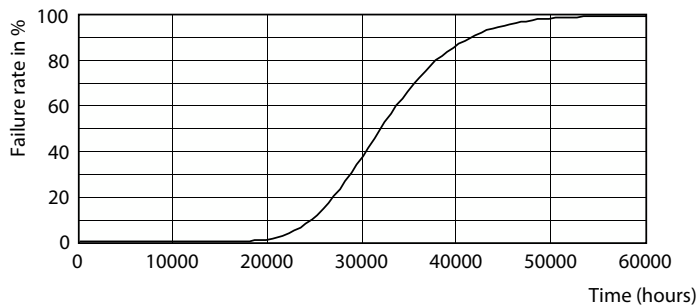

General uniform lighting

CorePro LED-rør Universal T8

Fotometriske data

Light Distribution Diagram

Levetid

Life Expectancy Diagram

LEDtube COR SLR 18W 30K LifetimeVsTc-LED-LED

LumenVsTc