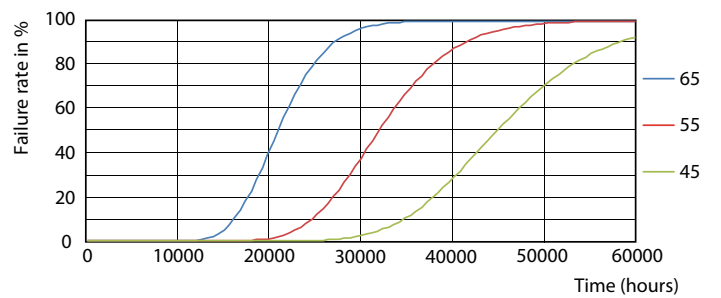

General uniform lighting

CorePro LED-rør Universal T8

Fotometriske data

Light Distribution Diagram

Levetid

Life Expectancy Diagram

LEDtube COR SLR 18W 30K LifetimeVsTc-LED-LED

LumenVsTc