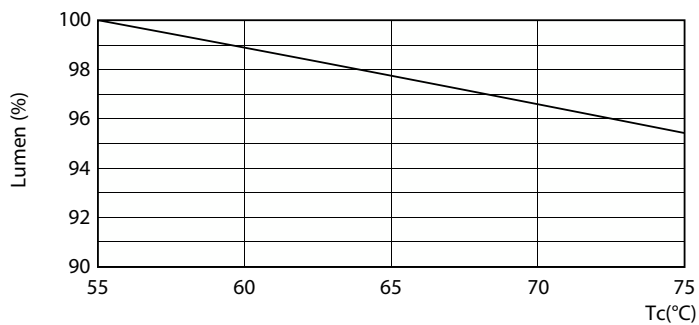

General uniform lighting

CorePro LED-rør Universal T8

Fotometriske data

Light Distribution Diagram

Levetid

Life Expectancy Diagram

LEDtube COR SLR 18W 30K LifetimeVsTc-LED-LED

LumenVsTc