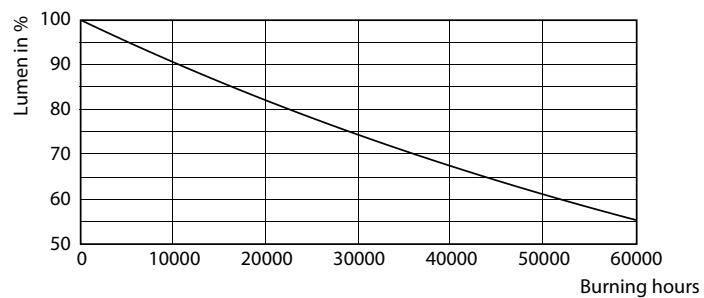

CorePro LED-rør Universal T8

Levetid

Lumen Maintenance Diagram