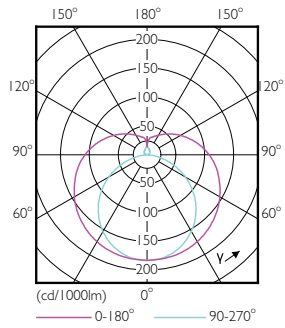

MASTER LEDtube InstantFit HF T5

Fotometriske data

Light Distribution Diagram - MAS LEDtube HF 1500mm HE 20W 865 T5