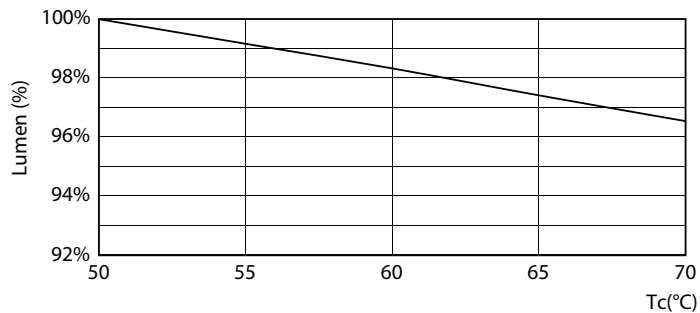

MASTER LEDtube InstantFit HF T5

Levetid

Lumen Maintenance Diagram - MAS LEDtube HF 1500mm HE 20W 865 T5