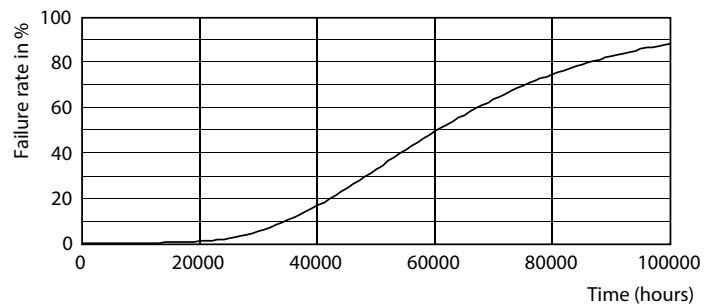

## Levetid

Life Expectancy Diagram - MAS LEDtube HF 1500mm HE 20W 865 T5

Life Expectancy Diagram - MAS LEDtube HF 1500mm HE 20W 865 T5

Lumen Maintenance Diagram - MAS LEDtube HF 1500mm HE 20W 865 T5

Life Expectancy Diagram - MAS LEDtube HF 1500mm HE 20W 865 T5