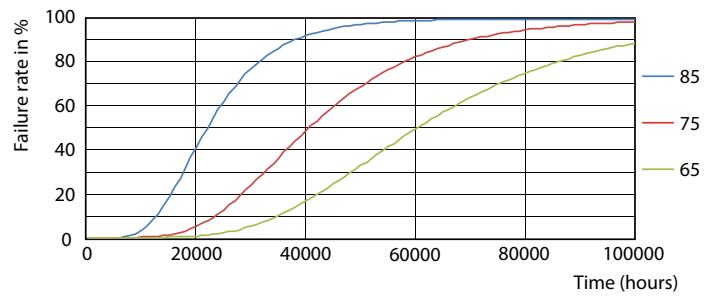

MASTER LEDtube InstantFit HF T5

Fotometriske data

Levetid

Lumen Maintenance Diagram - MAS LEDtube HF 1500mm HE 20W 865 T5