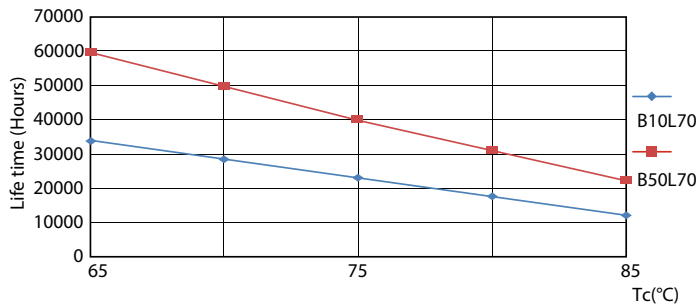

Levetid

Life Expectancy Diagram - MAS LEDtube HF 1500mm HE 20W 865 T5