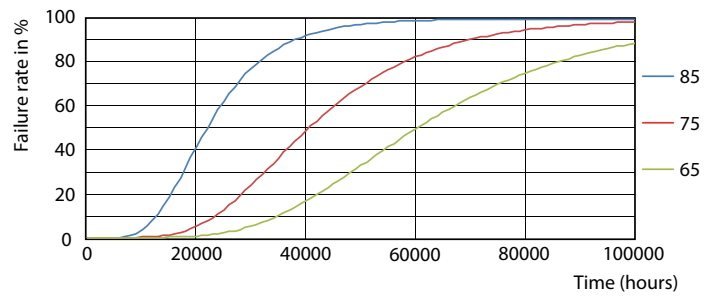

LEDtube 1200mm 16-5W G5 865 2500lm

MASTER LEDtube InstantFit HF T5

Fotometriske data

LEDtube 600mm 8W G5 830 1000lm

Levetid

LifetimeVsTc

FailureRate

Lumen Maintenance Diagram