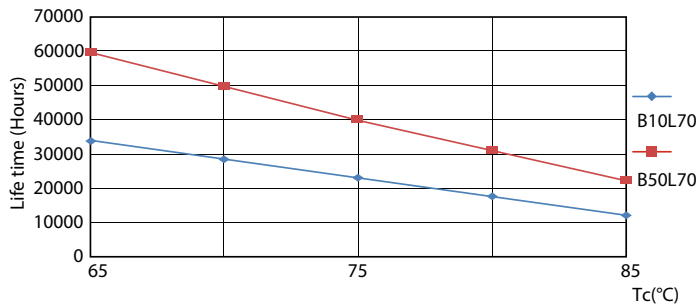

LEDtube 1200mm 16-5W G5 865 2500lm

MASTER LEDtube InstantFit HF T5

Fotometriske data

LEDtube 600mm 8W G5 830 1000lm

Levetid

LifetimeVsTc

FailureRate

Lumen Maintenance Diagram