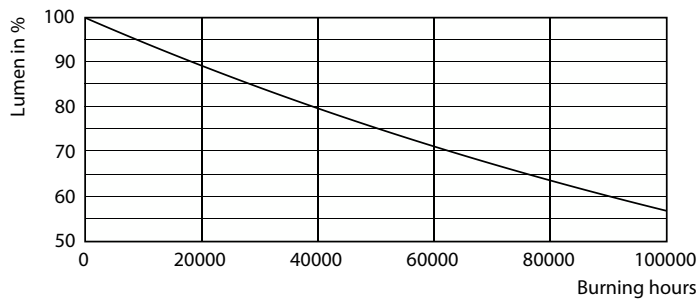

MASTER LEDtube InstantFit HF T5

Fotometriske data

LEDtube 600mm 8W G5 830 1000lm

Levetid

LifetimeVsTc

FailureRate

Lumen Maintenance Diagram

Life Expectancy Diagram