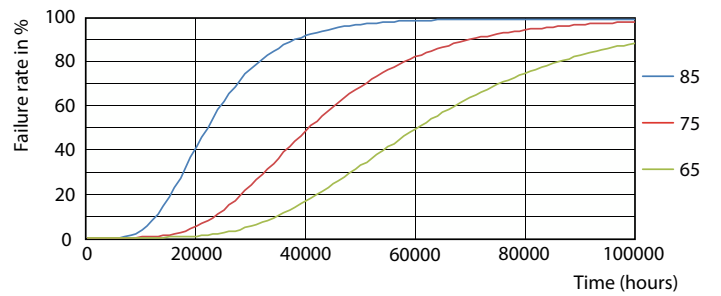

MASTER LEDtube InstantFit HF T5

Fotometriske data

LEDtube 600mm 8W G5 830 1000lm

Levetid

LifetimeVsTc

FailureRate

Lumen Maintenance Diagram

Life Expectancy Diagram