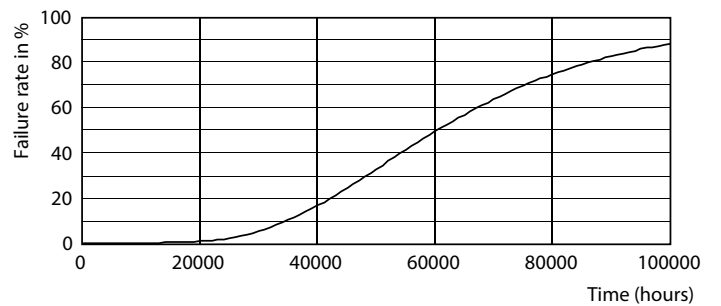

MASTER LEDtube InstantFit HF T5

Fotometriske data

LEDtube 600mm 8W G5 830 1000lm

Levetid

LifetimeVsTc

FailureRate

Lumen Maintenance Diagram

Life Expectancy Diagram