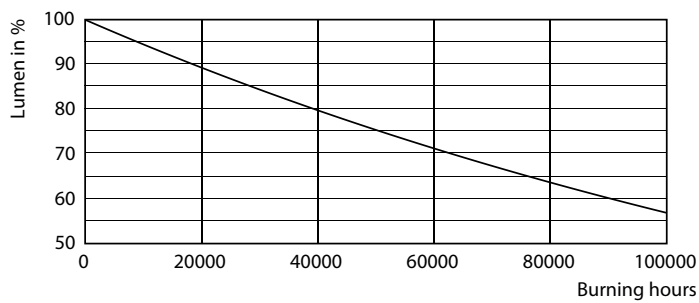

LEDtube 600mm 8W G5 830 1000lm

MASTER LEDtube InstantFit HF T5

Fotometriske data

Levetid

LifetimeVsTc

FailureRate

Lumen Maintenance Diagram

Life Expectancy Diagram