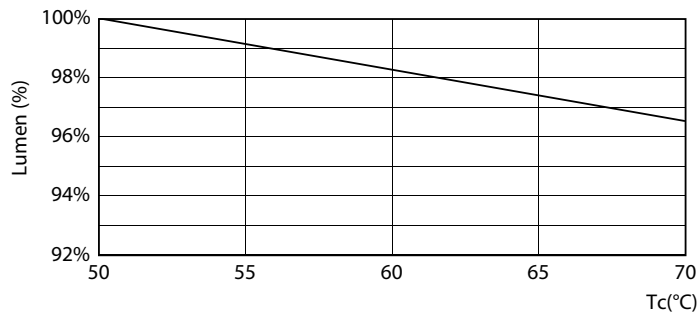

MASTER LEDtube InstantFit HF T5

Levetid

LEDtube MAS SLR 16,5W 60K LumenVsTc-LMP