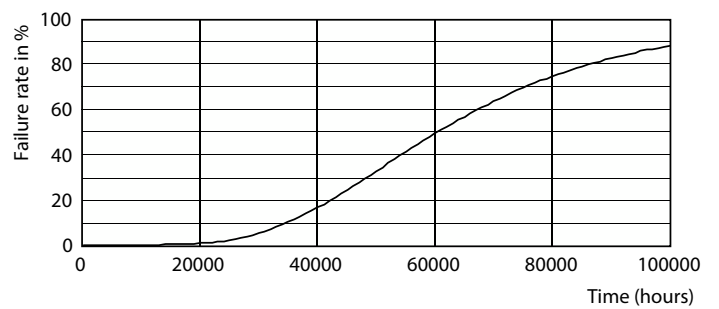

LEDtube 600mm 8W G5 830 1000lm

MASTER LEDtube InstantFit HF T5

Fotometriske data

Levetid

LifetimeVsTc

FailureRate

Lumen Maintenance Diagram

Life Expectancy Diagram