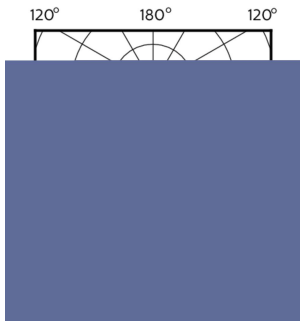

MASTER LEDspot ExpertColor MV

Fotometriske data

MASTER LEDspot ExpertColor MV 50W GU10 927 36D