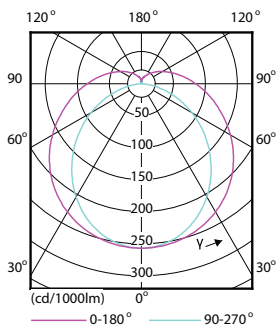

Fotometriske data

Light Distribution Diagram

General uniform lighting