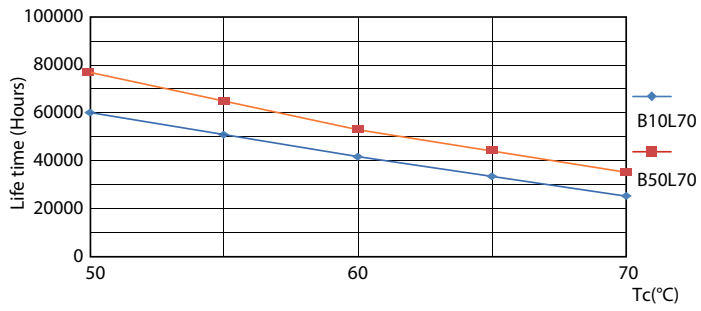

MASTER LEDtube EM/Mains

Levetid

LifetimeVsTc