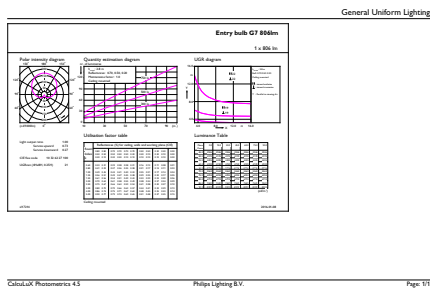

Målskitse

CorePro LED bulb ND 7.5-60W A60 E27 865

Product	D	C
CorePro LED bulb ND 7.5-60W A60 E27 865	60 mm	110 mm

Fotometriske data

CorePro LEDbulb 60W E27 865 FR A60

CorePro LEDbulb 40W E27 865 FR A60

CorePro LEDbulb 40W E27 830 FR A60