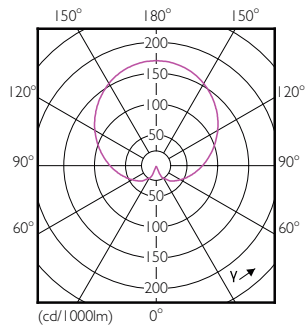

Målskitse

CorePro LED bulb ND 7.5-60W A60 E27 865

Product	D	C
CorePro LED bulb ND 7.5-60W A60 E27 865	60 mm	110 mm

Fotometriske data

CorePro LEDbulb 60W E27 865 FR A60

CorePro LEDbulb 40W E27 865 FR A60

CorePro LEDbulb 40W E27 830 FR A60