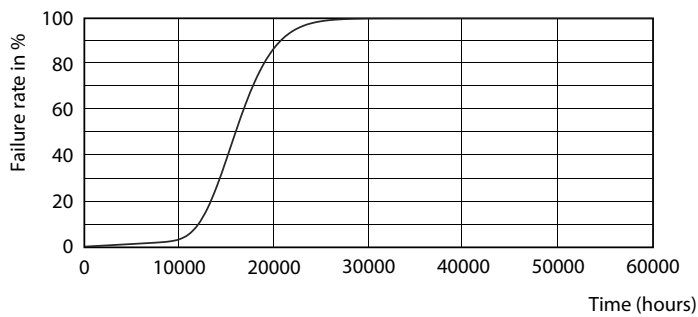

Levetid

LEDbulb 40W E27 830 FR A60