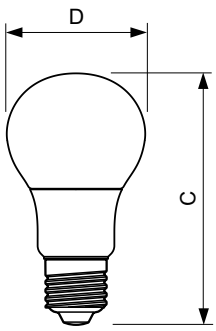

CorePro LEDbulb ND 7.5-60W A60 E27 830

Product	D	C
CorePro LEDbulb ND 7.5-60W A60 E27 830	60 mm	110 mm

Fotometriske data

CorePro LEDbulb 60W E27 830 FR A60

CorePro LEDbulb 40W E27 830 FR A60

CorePro LEDbulb