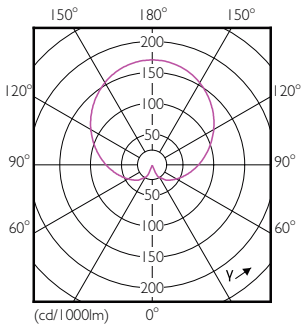

CorePro LEDbulb

Fotometriske data

CorePro LEDbulb 40W E27 830 FR A60