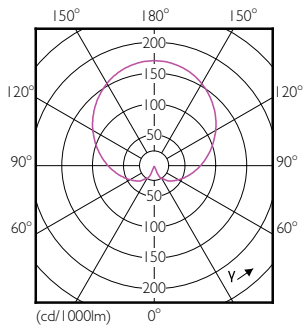

Målskitse

CorePro LED bulb ND 5-40W A60 E27 865

Product	D	C
CorePro LED bulb ND 5-40W A60 E27 865	60 mm	110 mm

Fotometriske data

CorePro LEDbulb 40W E27 865 FR A60

CorePro LEDbulb 40W E27 865 FR A60

CorePro LEDbulb 40W E27 830 FR A60