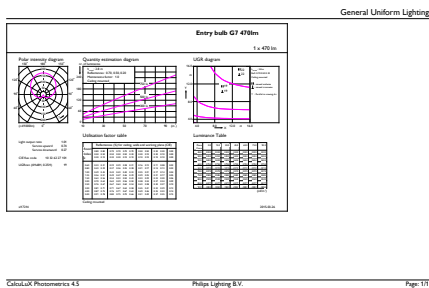

Målskitse

CorePro LED bulb ND 5-40W A60 E27 865

Product	D	C
CorePro LED bulb ND 5-40W A60 E27 865	60 mm	110 mm

Fotometriske data

CorePro LEDbulb 40W E27 865 FR A60

CorePro LEDbulb 40W E27 865 FR A60

CorePro LEDbulb 40W E27 830 FR A60