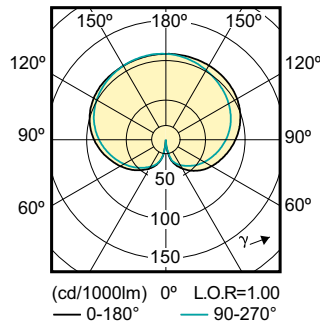

LED Lamps, LEDClassic 60W A60 E27 2700K 806lm FR